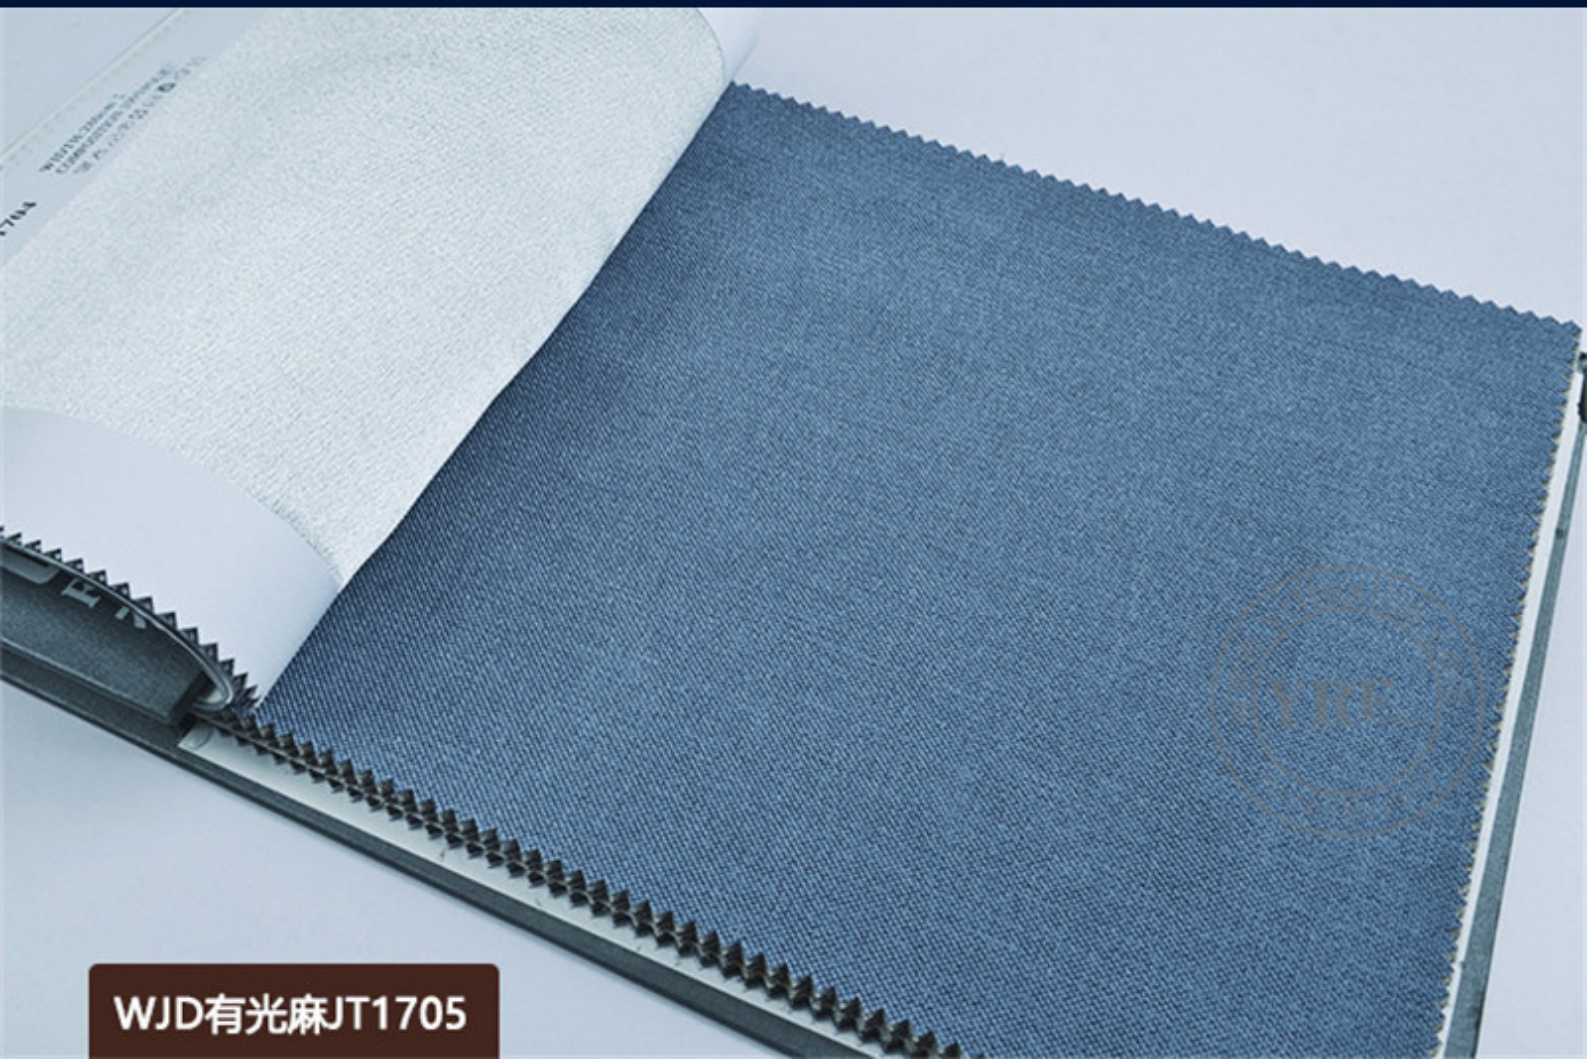

YRF

YRFTEXTILE.COM

More Choices

WJD有光麻JT1705